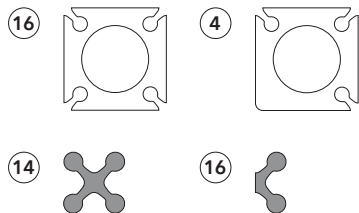

# PLAYSPOT foam floor tiles

Playspot includes 20 tiles and 30 connector pieces.

PLEASE NOTE: We have included an additional 4 replacement connectors. You will only need 26 connectors to assemble a complete Playspot.

Place desired number of tiles side-by-side on floor.

PLEASE NOTE: Tiles should be assembled textured side up. Create your own color pattern or match the designs provided on this package.

Secure the tiles together by using the appropriate connector shapes.