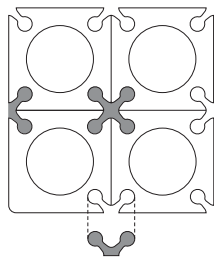

# PLAYSPOT foam floor tiles

Playspot includes 20 tiles and 30 connector pieces.

PLEASE NOTE: We have included an additional 4 replacement connectors. You will only need 26 connectors to assemble a complete Playspot.

Place desired number of tiles side-by-side on floor.

PLEASE NOTE: Tiles should be assembled textured side up. Create your own color pattern or match the designs provided on this package.

Secure the tiles together by using the appropriate connector shapes.